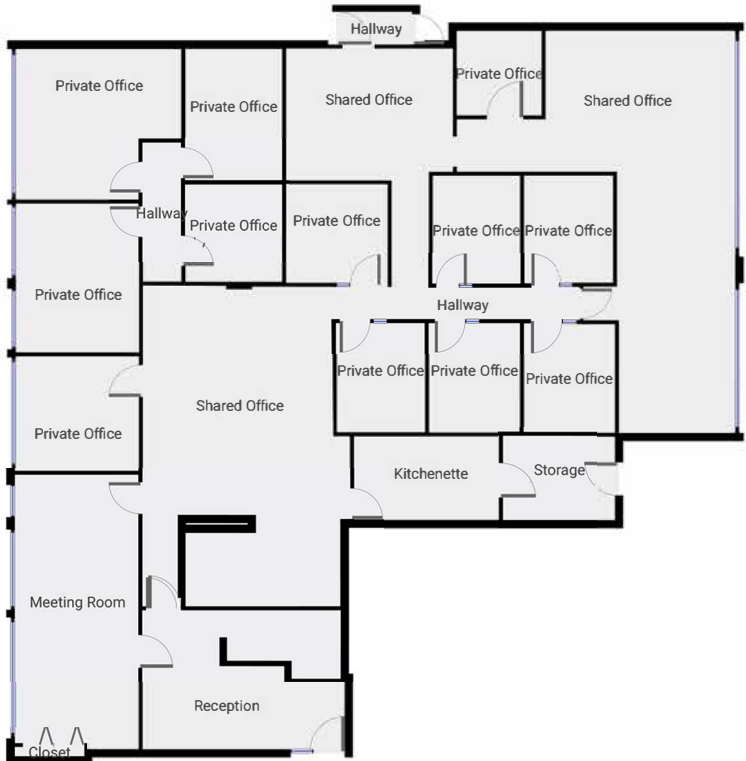

## Wintergate Suite 100

1350, N Orange Ave, Winter Park, FL, 32789 United States

### ▼ Ground Floor

THIS FLOORPLAN IS PROVIDED WITHOUT WARRANTY OF ANY KIND. SENSOPIA DISCLAIMS ANY WARRANTY INCLUDING, WITHOUT LIMITATION, SATISFACTORY QUALITY OR ACCURACY OF DIMENSIONS.