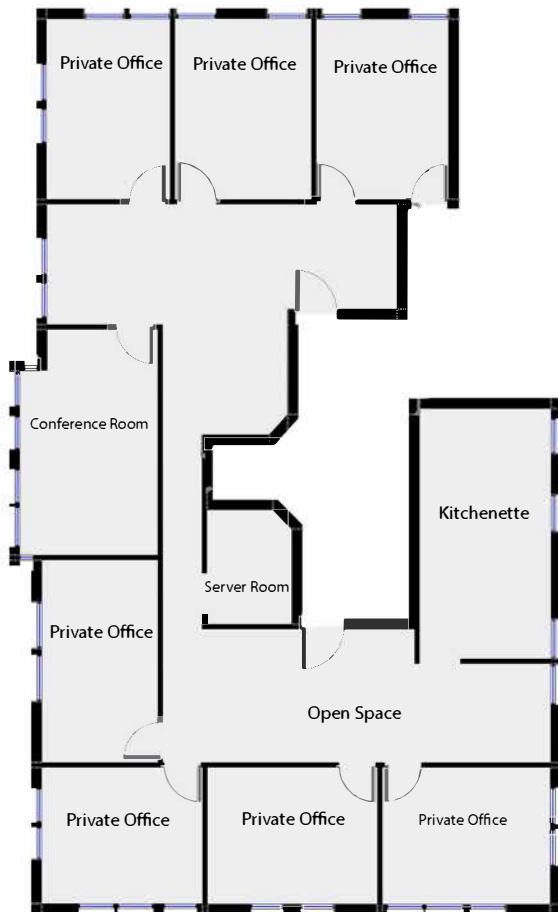

Palmetto Suite 200

1353 Palmetto Ave. Winter Park, FL 32789

▼ Ground Floor

THIS FLOORPLAN IS PROVIDED WITHOUT WARRANTY OF ANY KIND. SENSOPIA DISCLAIMS ANY WARRANTY INCLUDING, WITHOUT LIMITATION, SATISFACTORY QUALITY OR ACCURACY OF DIMENSIONS.