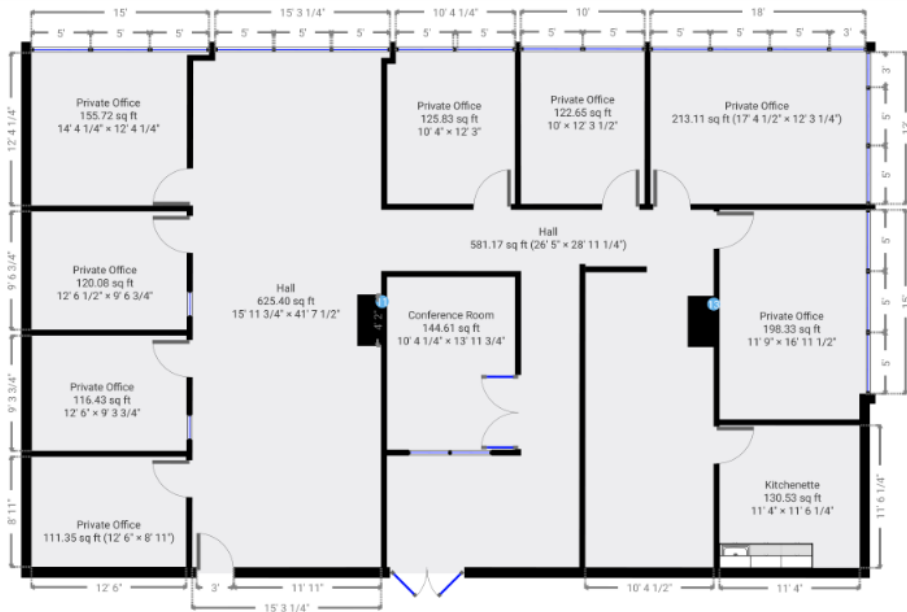

Douglas Centre Suite 501

2600 Douglas Road, 33134 Coral Gables, Florida, USA

▼ 5th Floor

THIS FLOORPLAN IS PROVIDED WITHOUT WARRANTY OF ANY KIND. SENSOPIA DISCLAIMS ANY WARRANTY INCLUDING, WITHOUT LIMITATION, SATISFACTORY QUALITY OR ACCURACY OF DIMENSIONS.